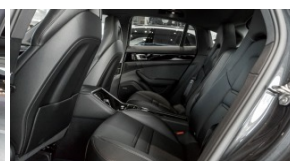

2019 Porsche Panamera 4S

Porsche Centre North Toronto

165 Yorkland Blvd

Toronto, M2J 4R2

416.494.4911

<http://www.porschecentrenorthtoronto.ca>

Important Notice: Modified Hours and Operations

New and Pre-Owned Sales:

Service and Parts:

Vehicle Summary :

Price	$150,452.00 + HST and Licensing CAD
Condition	new
Mileage	100 km
Exterior Colour	Volcano Grey Metallic
Interior Colour	Standard Interior in Black
Transmission	8-speed Porsche Doppelkupplung (PDK)
VIN (Vehicle Identification Number)	WP0AB2A79KL128115
Stock Number	P0138

Additional Features :

- Security System
- Am/fm Stereo
- Air Conditioning
- Anti-theft
- Cd Player
- Driver Side Airbag
- Intermittent Wipers
- Keyless Entry
- Navigation System
- Power Seat
- Power Steering
- Power Windows
- Rear Defroster
- Tilt Steering
- Bucket Seats
- Leather Interior
- Power Locks
- Spoiler
- Traction Control
- Cruise Control
- Rain Sensor Wipers
- Auto Dimming Mirrors
- Memory Seats
- Passenger Airbag

<http://www.porschecentrenorthtoronto.ca/inventory/new/Porsche+Panamera+4S+Toronto+Ontario+2019+Volcano+Grey+Metallic+27275859>

© 2020 Porsche Centre North Toronto 165 Yorkland Blvd Toronto, ON M2J 4R2 416.494.4911